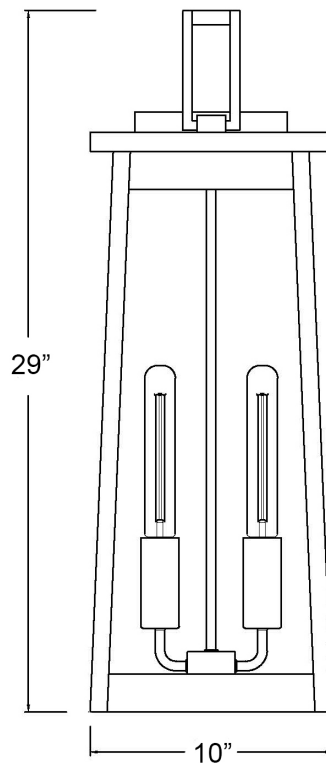

1222ORB

ALDEN 3-LIGHT WALL LANTERN

Description:	Alden 3-Light Wall Lantern
Finish:	Oil-rubbed bronze
Dimensions:	10" W x 29" H x 11" ext. Height on Center: 10-1/4"
Bulbs:	3-60W Med.
Installed Weight:	
Certification:	cETL / wet location

Material:	Steel and glass
Shades:	Glass
Glass:	Clear
Back Plate Dimensions:	6-1/4" x 11-3/4"
Chain/Wire:	NA
Additional Finishes:	Matte black