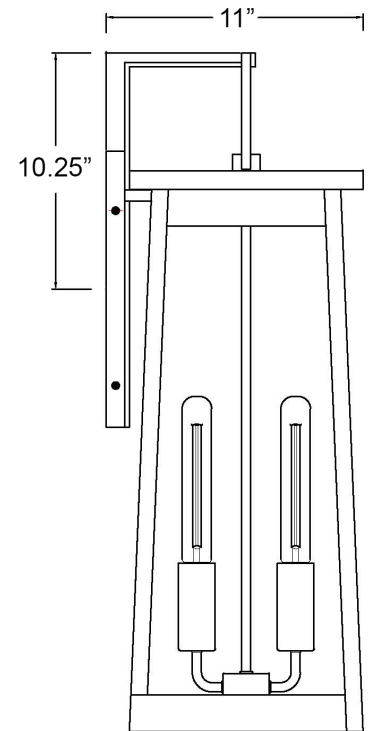

1222ORB

ALDEN 3-LIGHT WALL LANTERN

Description:	Alden 3-Light Wall Lantern
Finish:	Oil-rubbed bronze
Dimensions:	10" W x 29" H x 11" ext. Height on Center: 10-1/4"
Bulbs:	3-60W Med.
Installed Weight:	
Certification:	cETL / wet location

Material:	Steel and glass
Shades:	Glass
Glass:	Clear
Back Plate Dimensions:	6-1/4" x 11-3/4"
Chain/Wire:	NA
Additional Finishes:	Matte black